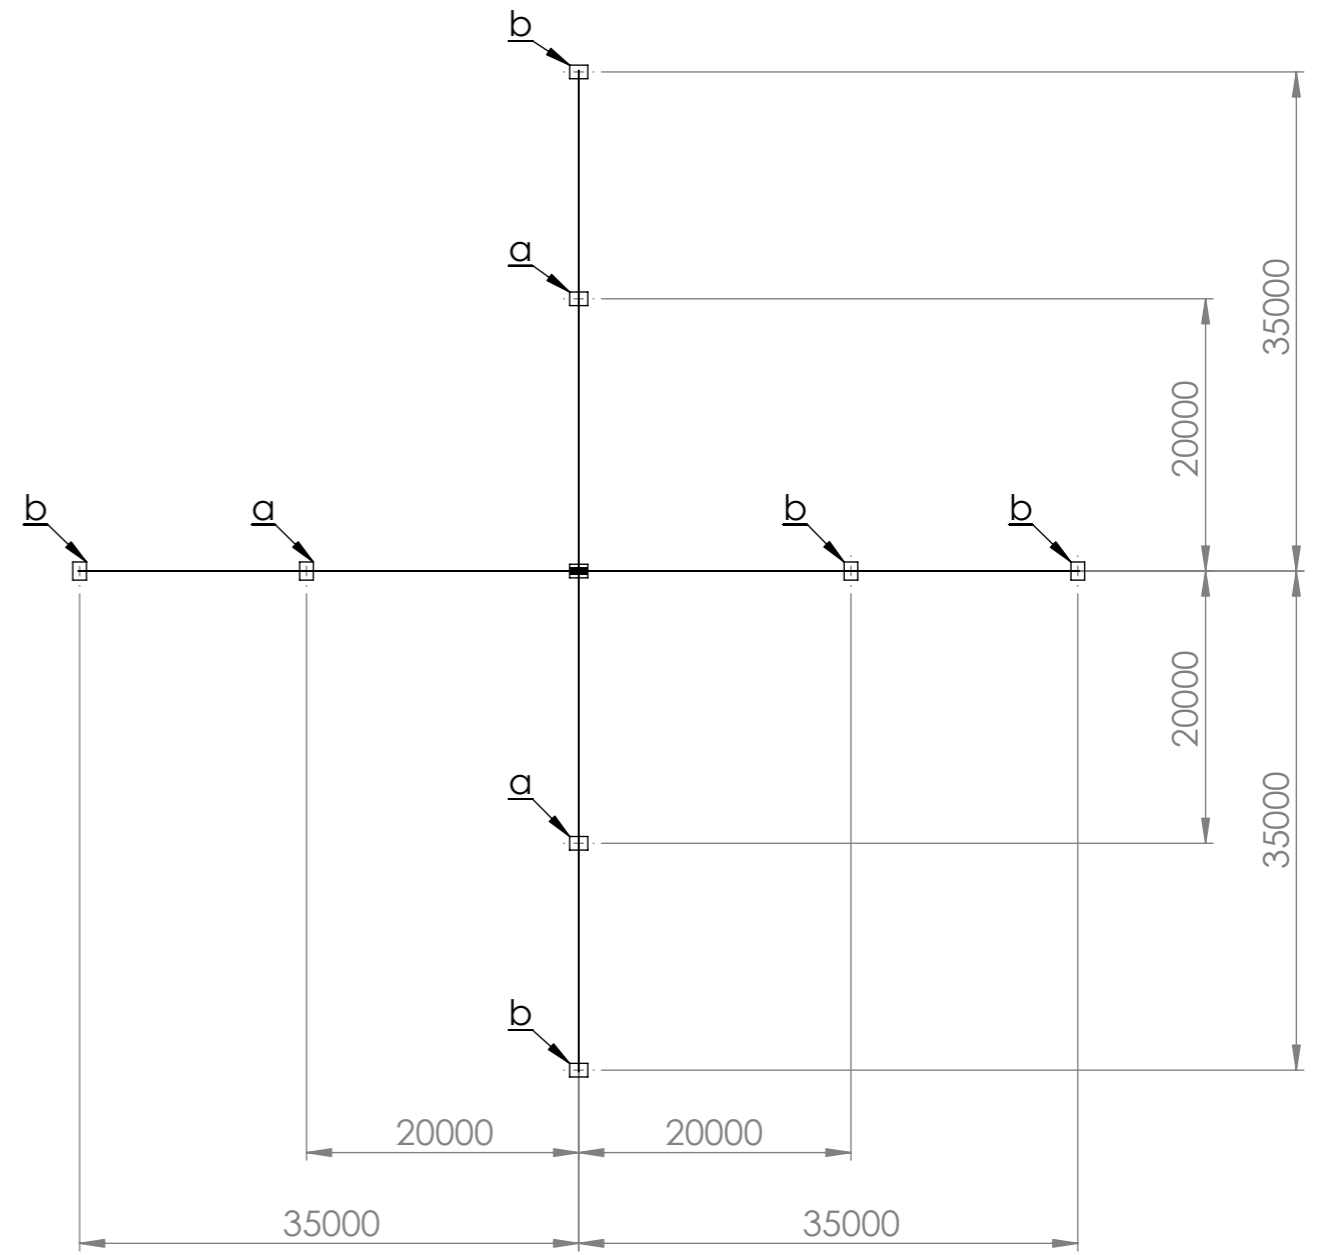

NOTE: REMAINING GUIDE WIRES OMITTED FOR CLARITY

	ANCHOR MASS
a	4000kg
b	8000kg

60m HD MAST