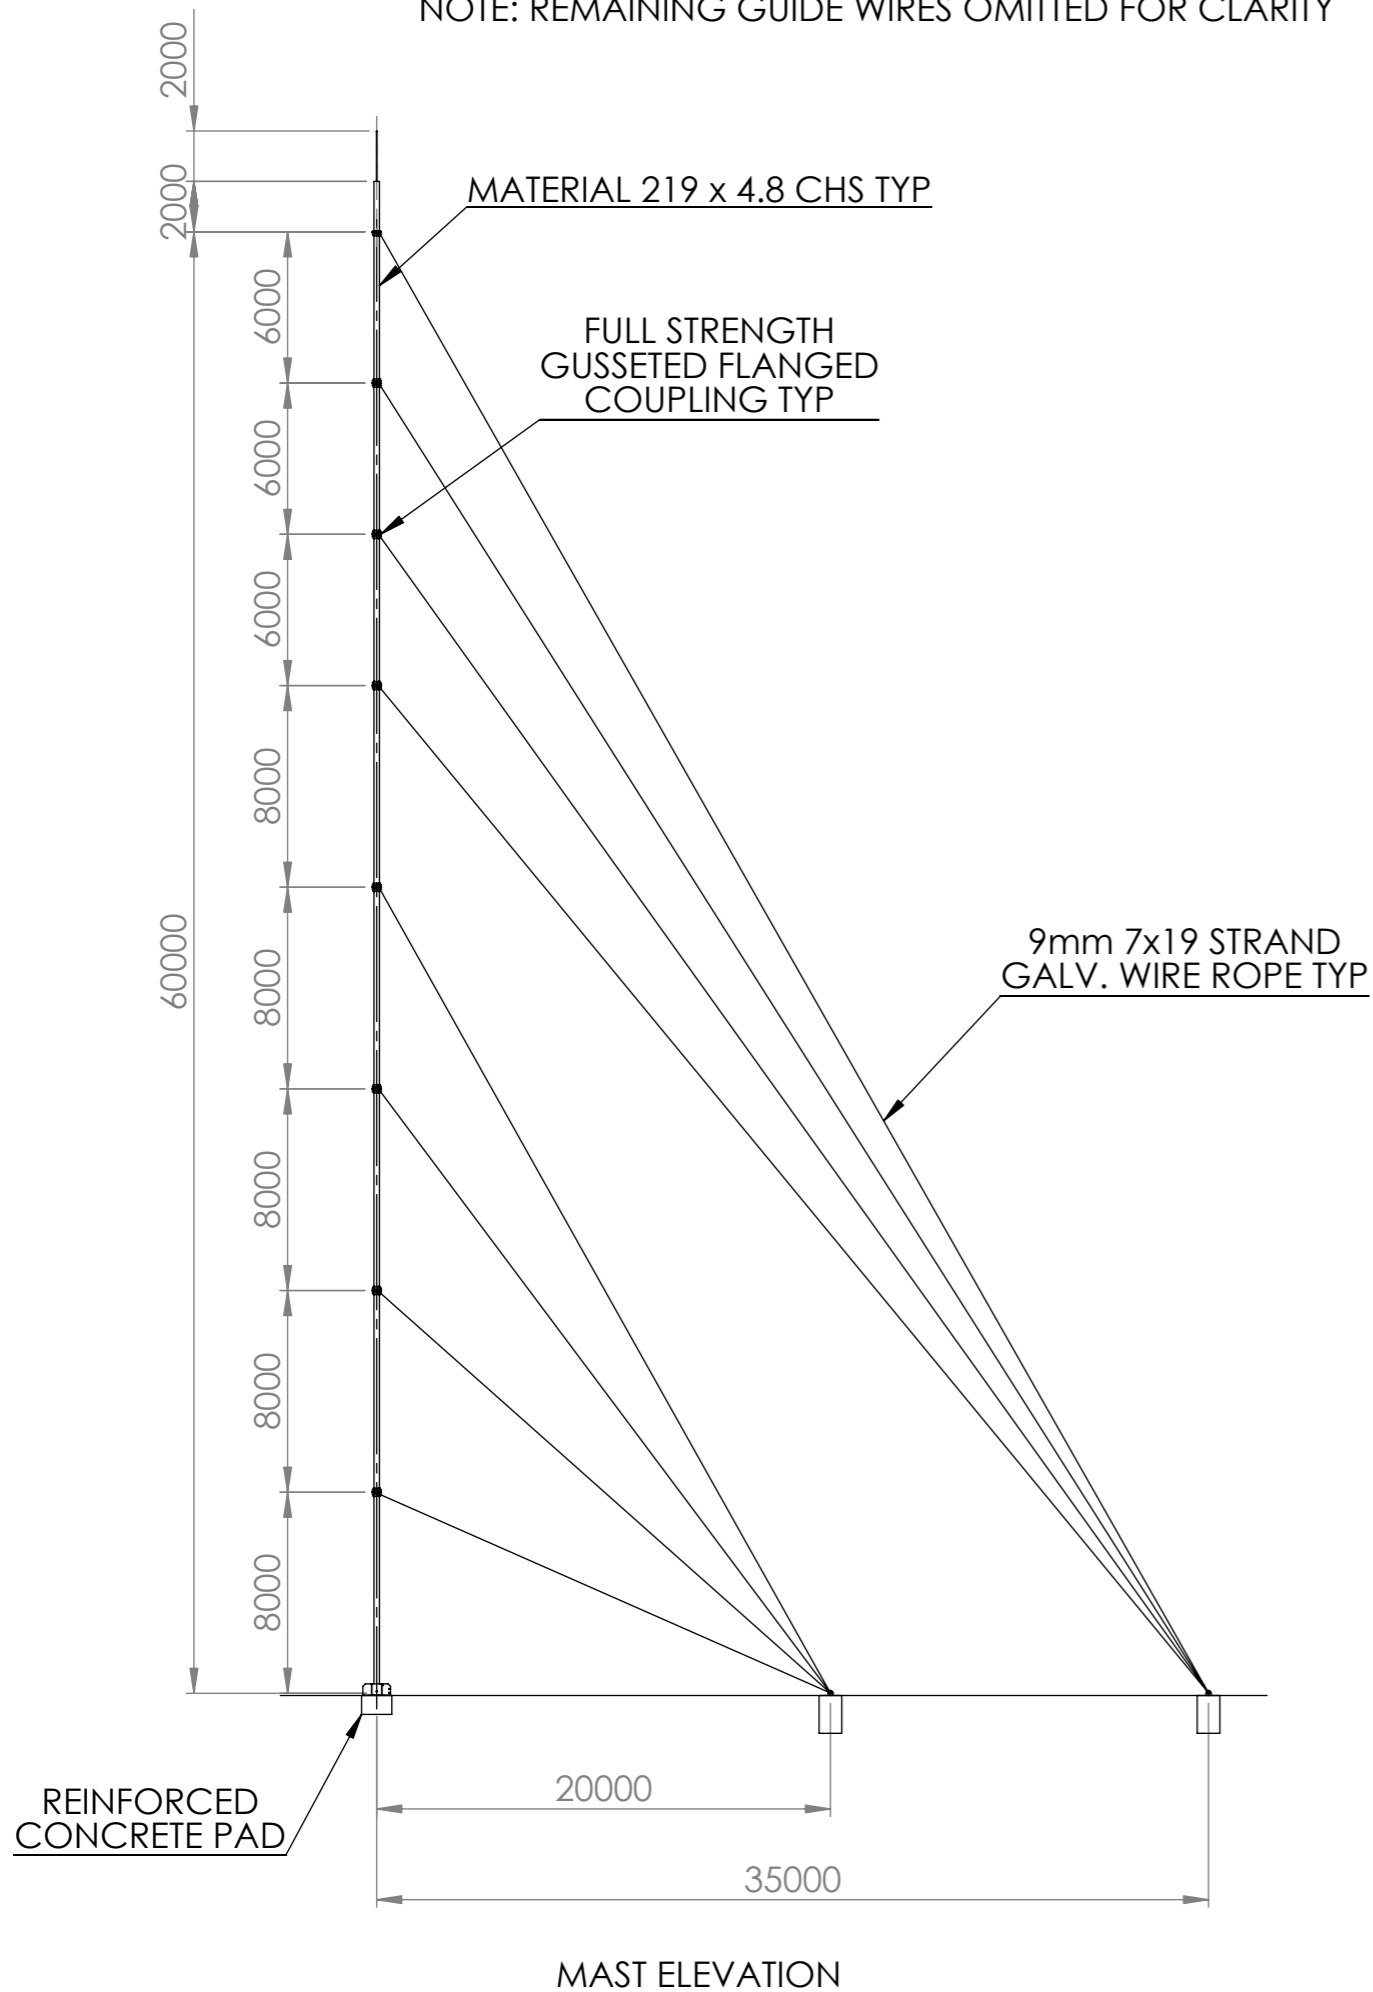

NOTE: REMAINING GUIDE WIRES OMITTED FOR CLARITY

	ANCHOR MASS
a	4000kg
b	8000kg

60m HD MAST